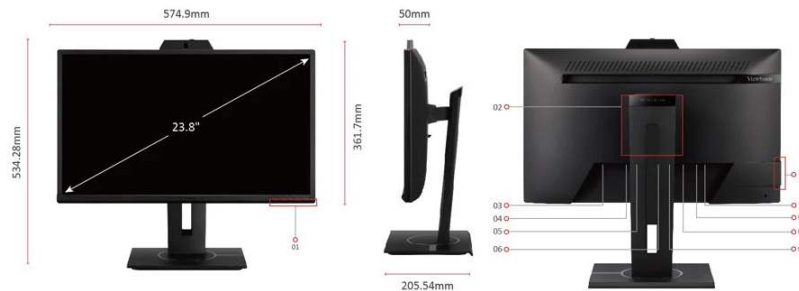

ViewSonic® LCD DISPLAY VG2440V

Key Features

- Built-in Full HD webcam and microphone
- Adjustable vertical angles for greater frame control
- Webcam slide cover ensures total security and privacy
- Ergonomic flexibility with quick release stand
- Dual front-facing speakers

Product Description

The ViewSonic VG2440V is a 24" Full HD video conferencing monitor designed to deliver out-of-the-box video conferencing and high-quality live streaming capability. The built-in Full HD webcam allows you to easily adjust the vertical angles to better frame yourself during VC calls and create more engaging content through varied camera angles, while the easy-to-use cover slide ensures total privacy and security when not in use. Providing the full spectrum of ergonomic flexibility, the VG2440V can tilt, swivel, pivot, and height adjust to adapt to any setup or workflow, and the exceptional inbuilt microphones and dual front-facing speakers ensure you can hear and be heard with absolute clarity and professionalism. Combined with the vDisplay Manager productivity software for efficient multi-tasking and streamlined on-screen display control, the VG2440V is the complete solution for anybody looking for a professional live streaming or video communication experience.